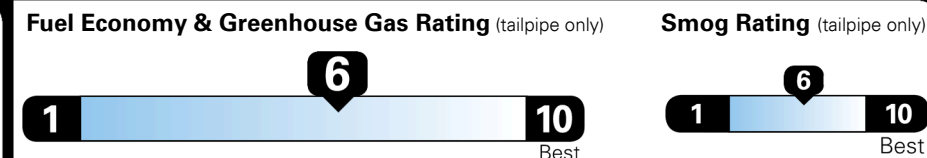

EPA DOT Fuel Economy and Environment

Gasoline Vehicle

Fuel Economy
34 MPG
combined city/hwy
2.9 gallons per 100 miles
Small SUVs range from 14 to 125 MPG. The best vehicle rates 146 MPGe.
35 city
34 highway

You save $1,250
in fuel costs over 5 years compared to the average new vehicle.

Annual fuel cost $1,450