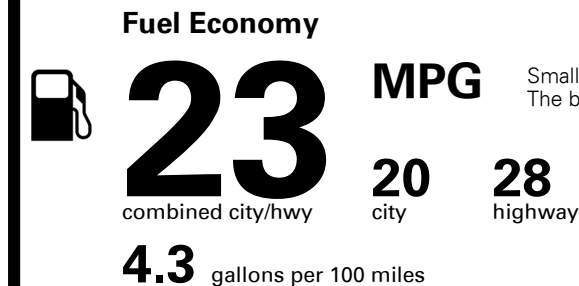

Inland Freight & Handling : \$1,600.00
Total Price : \$51,845.00

Proudly Supporting Hyundai Hope On Wheels and the Fight Against Pediatric Cancer Since 1998

Fuel Economy and Environment

Gasoline Vehicle

You spend \$2,250 more in fuel costs over 5 years compared to the average new vehicle.

Annual fuel cost \$2,150

Fuel Economy & Greenhouse Gas Rating (tailpipe only)

Smog Rating (tailpipe only)

This vehicle emits 389 grams CO₂ per mile. The best emits 0 grams per mile (tailpipe only). Producing and distributing fuel also create emissions; learn more at fuelconomy.gov.